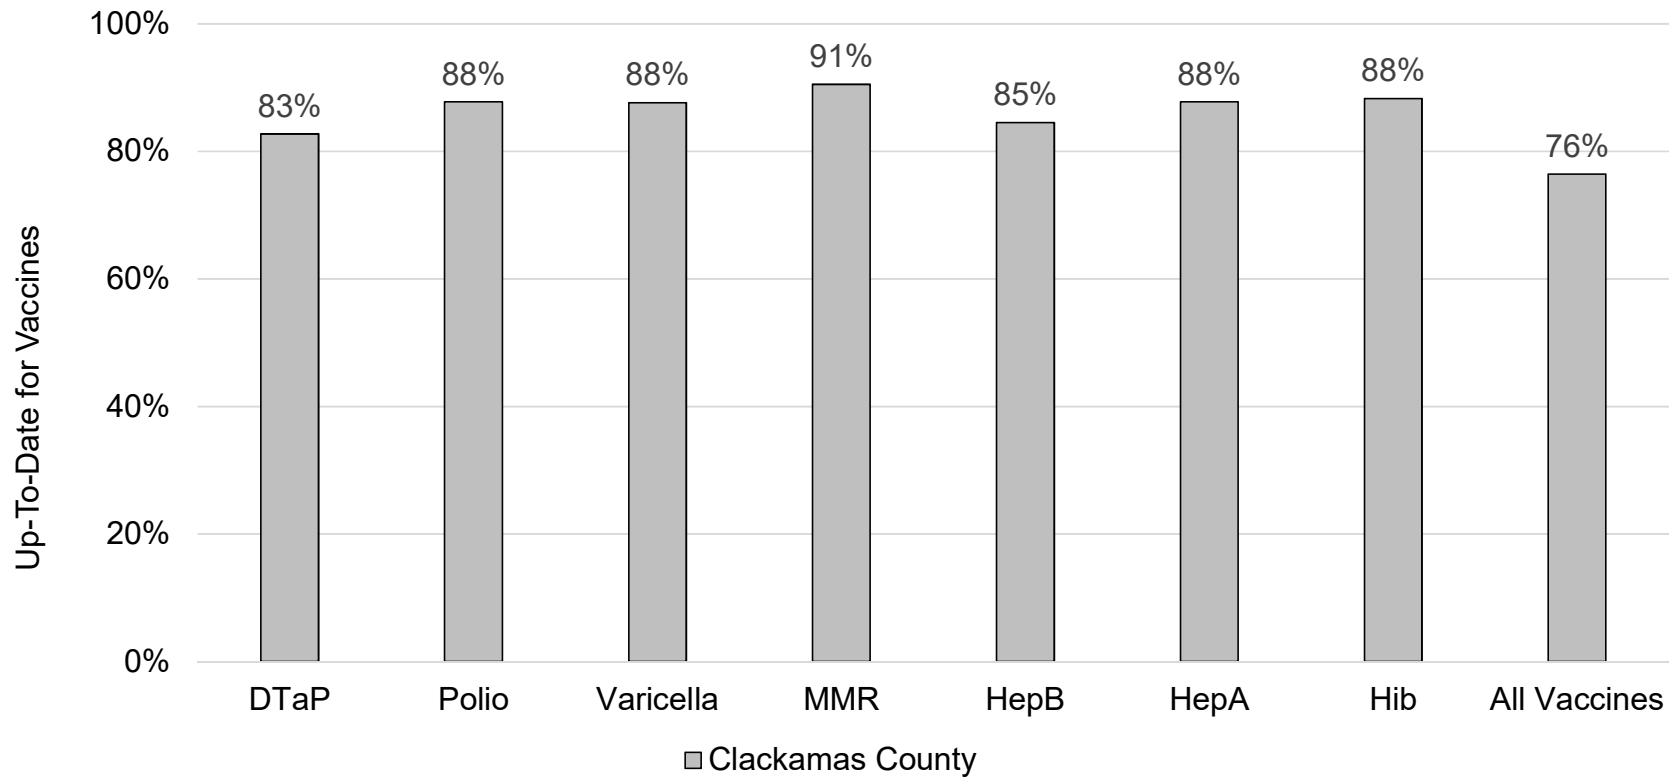

### How many kids younger than school-age\* are up-to-date on vaccines in your county?

\*Children age 19 months as of 01/16/2019 to 5 years as of 09/01/2018

Assessment date: 03/04/2019

Data source: Oregon Alert IIS